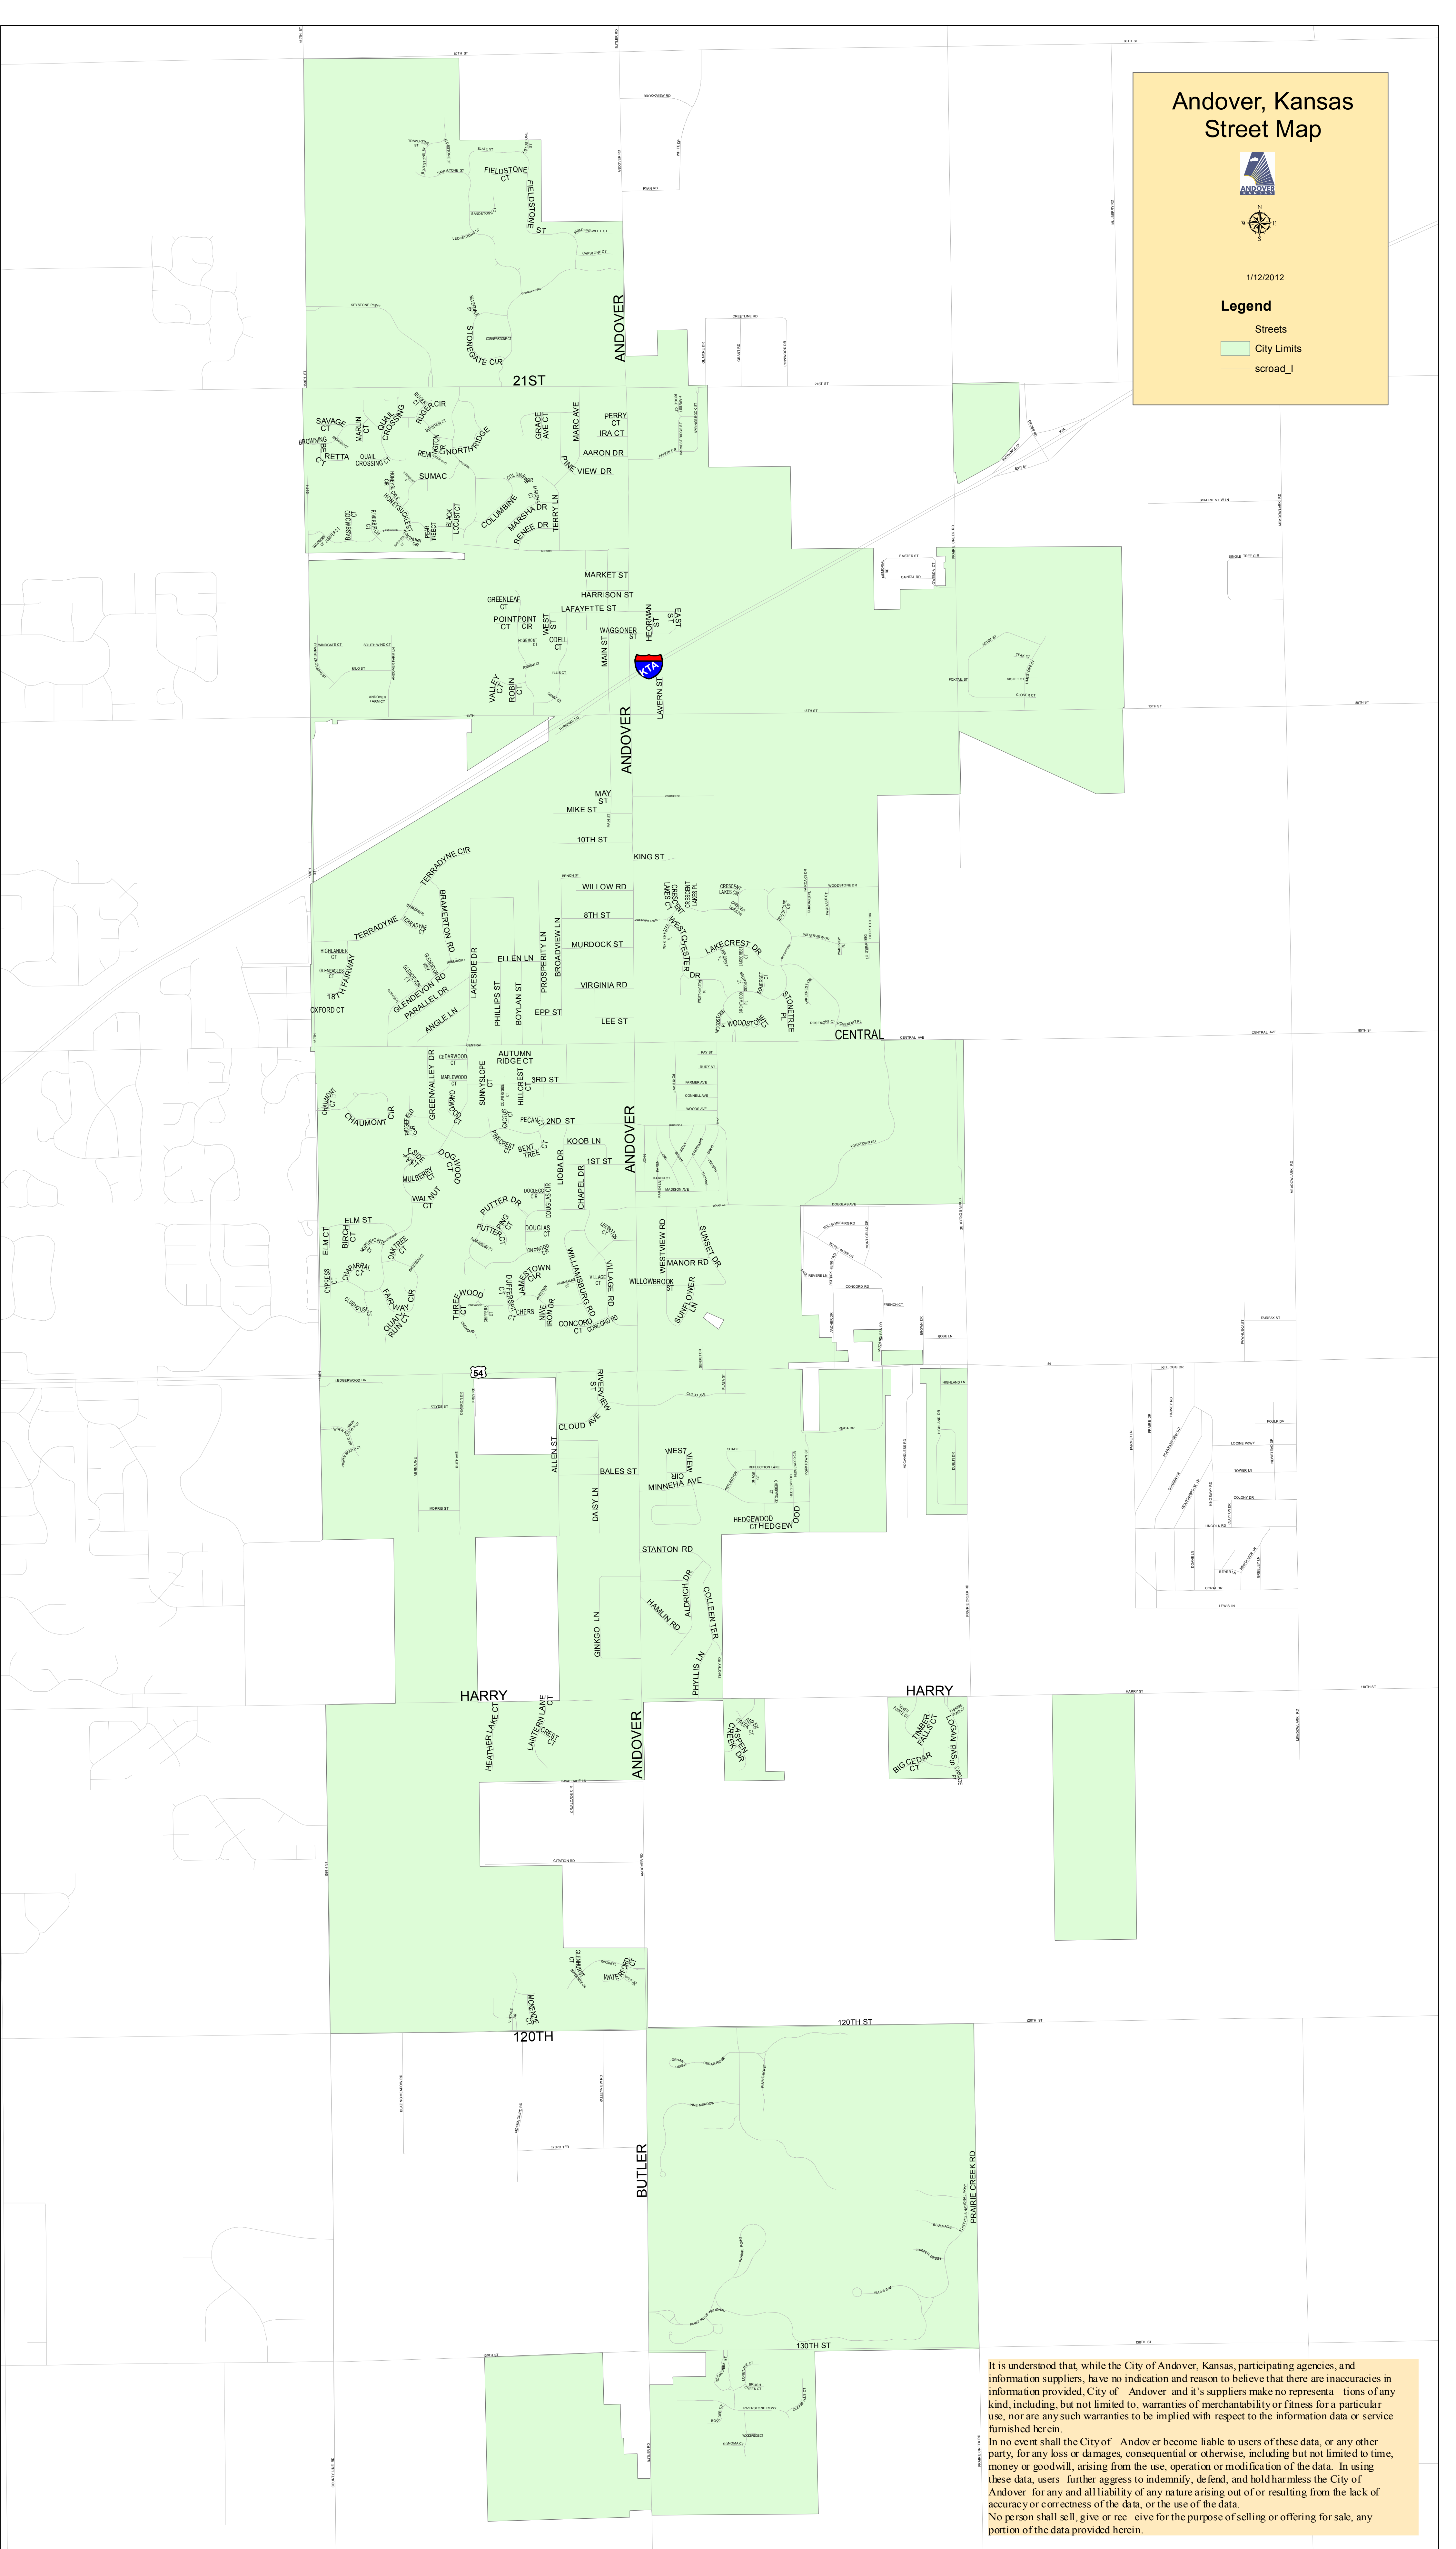

# Andover, Kansas Street Map

1/12/2012

## Legend

- Streets
- City Limits
- scroad\_l

It is understood that, while the City of Andover, Kansas, participating agencies, and information suppliers, have no indication and reason to believe that there are inaccuracies in information provided, City of Andover and its suppliers make no representations or warranties of any kind, including, but not limited to, warranties of merchantability or fitness for a particular use, nor are any such warranties to be implied with respect to the information data or service furnished herein.